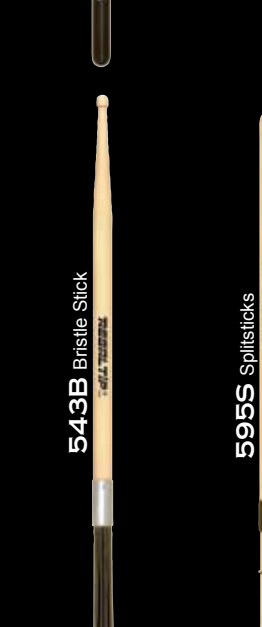

E SERIES

X SERIES

Q SERIES

WIDE TAPER NYLON

Curt Bisquera Independent, Keith Carlock Sting/Steely Dan, Dave Piribauer Revis, Joey Waronker, Billy Martin Medeski, Martin and Wood, Jim Donovan Rusted Root, Lewis Nash Independent, Yael, Rayford Griffin Independent, Franklin Vanderbilt Stevie Wonder

208R-ET .555" x 16", 201R-CT .550" x 17", 201RX .550" x 16.5", 228R-AVH .570" x 17.75", 3S .725" x 17" Wood 233R, REGAL CORPS 2000 .670" x 17" Nylon 130NT Wood 230R

REGAL TIP
by Calato
PLAY WITH THE BEST!

THE NEW E SERIES
Change your sound without changing your kit.

GUARANTEED
See our website for details.

BRUSHES

LATIN / WORLD

CONCERT

Glen Sobel - Beautiful Creatures

OUR FINISH CAN HANG AS LONG AS YOU CAN
The unique finish on Regal Tip Sticks won't slip. The longer you play, the better your grip gets. No more tape...No more dips. Try a pair for yourself... and hang on.