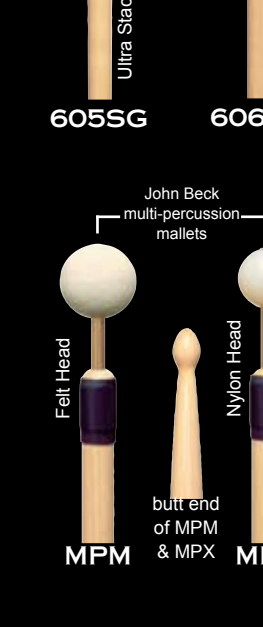

2B .655" x 16" Nylon 122NT * Wood 222R *
 3A .555" x 15.5" Nylon 103NT Wood 203R
 3B .570" x 16.75" Nylon 123NT Wood 223R
 5A .580" x 16" Nylon 105NT * Wood 205R * **
 5B .600" x 16" Nylon 125NT * Wood 225R * **
 7A .510" x 15" Nylon 107NT Wood 207R
 7B .600" x 16.5" Wood 227R **
 8A .555" x 16" Wood 208R * **
 9A .580" x 16" Wood 209R * **
 COMBO .475" x 16" Nylon 110NT
 JAZZ .525" x 16" Nylon 111NT Wood 211R
 JC .550" x 16" Nylon 114NT
 ROCK .555" x 16" Nylon 113NT * Wood 213R *
 POWERROCK 570" x 16" Wood 234R
 CRASH .595" x 16" Wood CRW
 RIDE .565" x 16" Wood RDW
 PING .525" x 16" Wood PNGW

E SERIES

X SERIES

Q SERIES

WIDE TAPER NYLON

Curt Bisquera Independent, Keith Carlock Sting/Steely Dan, Dave Piribauer Revis, Joey Waronker, Billy Martin Medeski, Martin and Wood, Jim Donovan Rusted Root, Lewis Nash Independent, Yael, Rayford Griffin Independent, Franklin Vanderbilt Stevie Wonder

208R-ET .555" x 16", 201R-CT .550" x 17", 201RX .550" x 16.5", 228R-AVH .570" x 17.75", 3S .725" x 17" Wood 233R, REGAL CORPS 2000 .670" x 17" Nylon 130NT Wood 230R

REGAL TIP
by Calato
PLAY WITH THE BEST!

THE NEW E SERIES
Change your sound without changing your kit.

GUARANTEED
See our website for details.

BRUSHES

LATIN / WORLD

CONCERT

Glen Sobel - Beautiful Creatures

OUR FINISH CAN HANG AS LONG AS YOU CAN
The unique finish on Regal Tip Sticks won't slip. The longer you play, the better your grip gets. No more tape...No more dips. Try a pair for yourself... and hang on.