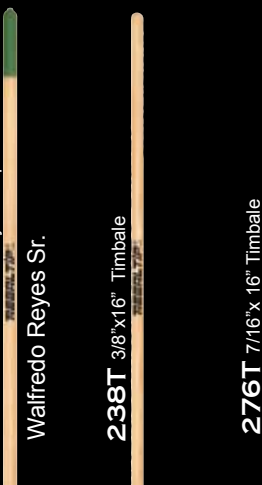

208R-ET .555" x 16", 201R-CT .550" x 17", 201RX .550" x 16.5", 228R-AVH .570" x 17.75", 3S .725" x 17" Wood 233R, REGAL CORPS 2000 .670" x 17" Nylon 130NT Wood 230R

REGAL TIP
by Calato
PLAY WITH THE BEST!

THE NEW E SERIES
Change your sound without changing your kit.

GUARANTEED
See our website for details.

BRUSHES

LATIN / WORLD

CONCERT

Glen Sobel - Beautiful Creatures

OUR FINISH CAN HANG AS LONG AS YOU CAN
The unique finish on Regal Tip Sticks won't slip. The longer you play, the better your grip gets. No more tape...No more dips. Try a pair for yourself... and hang on.