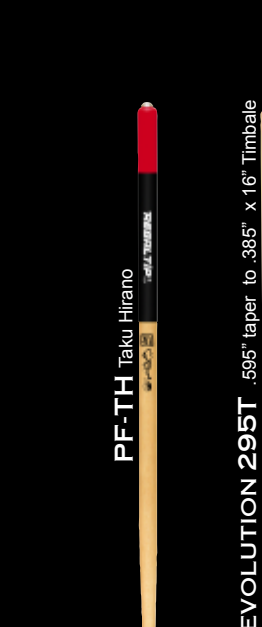

DRUMSTICKS

* Available unfinished ** Available in maple

PERFORMER

Daniel Adair Nickelback, Taku Hirano Independent, Steve Gillis Filter, Alex Van Halen, James Branham Crossfade, Chester Thompson Genesis/Independent, Sal Abruscato Life of Agony, Tyler Stewart Barenaked Ladies, Dale Crover The Melvins, Deen Castronovo Journey, Jason Singleton Trust Co., Kenny Washington Independent, Max Weinberg Late Night, John JR Robinson Independent

E SERIES

X SERIES

Q SERIES

WIDE TAPER NYLON

Curt Bisquera Independent, Keith Carlock Sting/Steely Dan, Dave Piribauer Revis, Joey Waronker, Billy Martin Medeski, Martin and Wood, Jim Donovan Rusted Root, Lewis Nash Independent, Yael, Rayford Griffin Independent, Franklin Vanderbilt Stevie Wonder

208R-ET .555" x 16", 201R-CT .550" x 17", 201RX .550" x 16.5", 228R-AVH .570" x 17.75", 3S .725" x 17" Wood 233R, REGAL CORPS 2000 .670" x 17" Nylon 130NT Wood 230R

REGAL TIP
by Calato
PLAY WITH THE BEST!

THE NEW E SERIES
Change your sound without changing your kit.

GUARANTEED
See our website for details.

BRUSHES

LATIN / WORLD

CONCERT

Glen Sobel - Beautiful Creatures

OUR FINISH CAN HANG AS LONG AS YOU CAN
The unique finish on Regal Tip Sticks won't slip. The longer you play, the better your grip gets. No more tape...No more dips. Try a pair for yourself... and hang on.