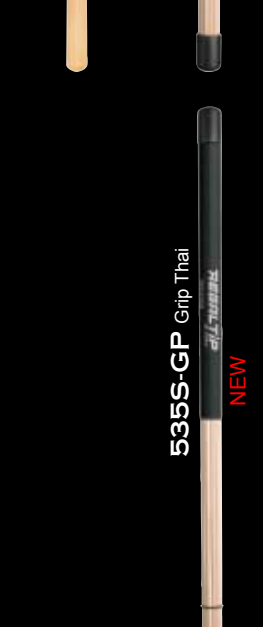

DRUMSTICKS

* Available unfinished ** Available in maple

PERFORMER

Daniel Adair Nickelback, Taku Hirano Independent, Steve Gillis Filter, Alex Van Halen, James Branham Crossfade, Chester Thompson Genesis/Independent, Sal Abruscato Life of Agony, Tyler Stewart Barenaked Ladies, Dale Crover The Melvins, Deen Castronovo Journey, Jason Singleton Trust Co., Kenny Washington Independent, Max Weinberg Late Night, John JR Robinson Independent

E SERIES

X SERIES

Q SERIES

WIDE TAPER NYLON

Curt Bisquera Independent, Keith Carlock Sting/Steely Dan, Dave Piribauer Revis, Joey Waronker, Billy Martin Medeski, Martin and Wood, Jim Donovan Rusted Root, Lewis Nash Independent, Yael, Rayford Griffin Independent, Franklin Vanderbilt Stevie Wonder

THE NEW E SERIES
Change your sound without changing your kit.

GUARANTEED
See our website for details.

BRUSHES

LATIN / WORLD

CONCERT

Glen Sobel - Beautiful Creatures

OUR FINISH CAN HANG AS LONG AS YOU CAN
The unique finish on Regal Tip Sticks won't slip. The longer you play, the better your grip gets. No more tape...No more dips. Try a pair for yourself... and hang on.