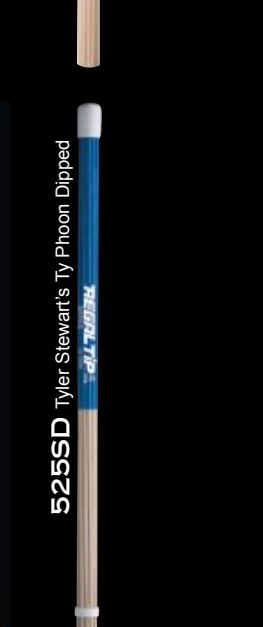

208R-ET .555" x 16", 201R-CT .550" x 17", 201RX .550" x 16.5", 228R-AVH .570" x 17.75", 3S .725" x 17" Wood 233R, REGAL CORPS 2000 .670" x 17" Nylon 130NT Wood 230R

REGAL TIP
by Calato
PLAY WITH THE BEST!

THE NEW E SERIES
Change your sound without changing your kit.

GUARANTEED
See our website for details.

BRUSHES

LATIN / WORLD

CONCERT

Glen Sobel - Beautiful Creatures

OUR FINISH CAN HANG AS LONG AS YOU CAN
The unique finish on Regal Tip Sticks won't slip. The longer you play, the better your grip gets. No more tape...No more dips. Try a pair for yourself... and hang on.